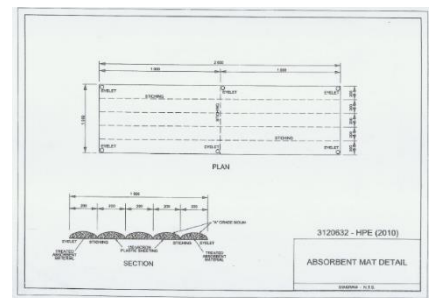

SPILL DOCTOR

Track Mats

Ideal for railway lines preventing soil contamination by locomotives. Unparalleled absorption and UV stability. Ultra-Heavy duty. Ideal for all hydrocarbons - repels water.

SIZE: 1200mm X 2000mm PRODUCT: Synthetic polymer.

APPLICATIONS: Railway lines and unique problem areas. Custom sizes available.

Colour	Yellow, green/white, or grey
Odour	Slight
Size	1200mm X 2000mm
Solubility in water	Not Soluble

010 003 6060
sales@spilldoctor.co.za